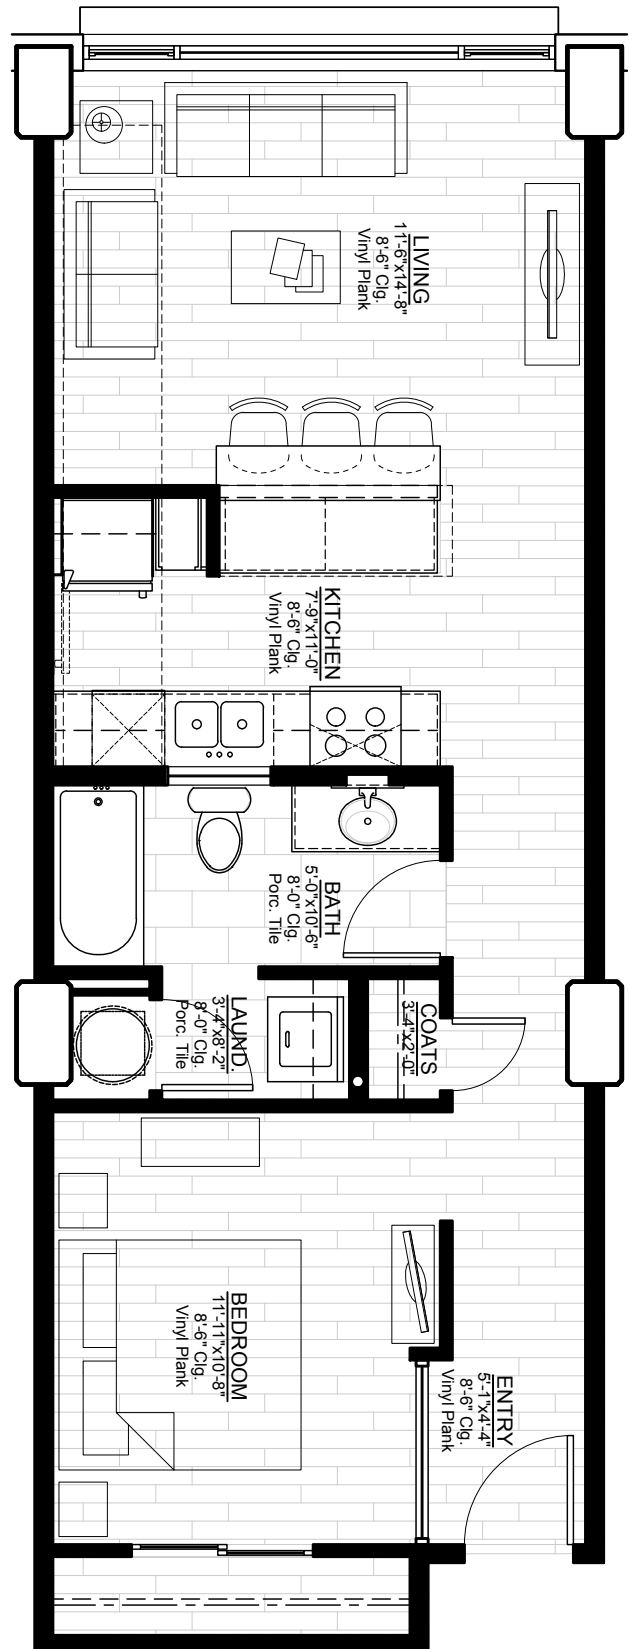

CONGRESS LOFTS

MODERN LUXURY IN MIDTOWN KANSAS CITY

UNITS 204-207

1 BED / 1 BATH / 660 S.F.

RENT: $ _____
DEPOSIT: $ _____
APP FEE: $ _____

CONGRESS LOFTS

3535 Broadway Blvd.
Kansas City, MO 64111

delpropertieskc.com

816-599-6326

office@delpropertieskc.com