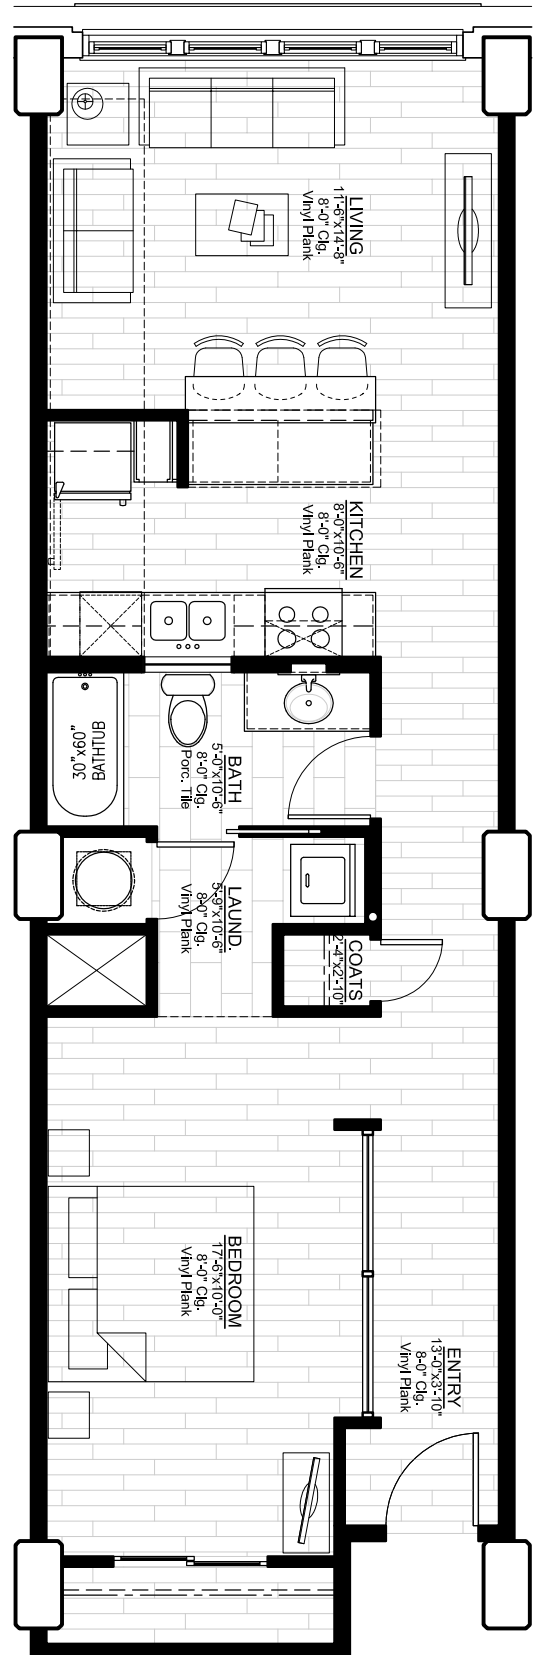

CONGRESS LOFTS

MODERN LUXURY IN MIDTOWN KANSAS CITY

UNITS 304-307, 404-407

1 BED / 1 BATH / 778 S.F.

RENT: $ _____

DEPOSIT: $ _____

APP FEE: $ _____

CONGRESS LOFTS

3535 Broadway Blvd.
Kansas City, MO 64111

delpropertieskc.com

816-599-6326

office@delpropertieskc.com