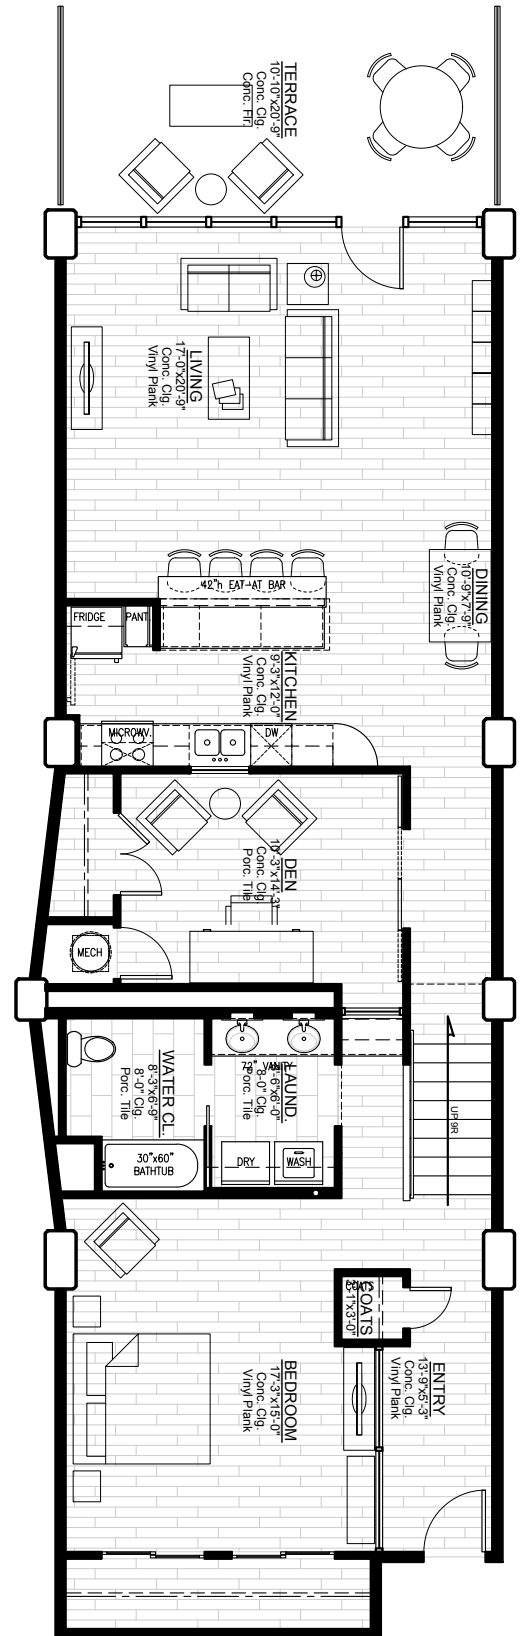

CONGRESS LOFTS

MODERN LUXURY IN MIDTOWN KANSAS CITY

UNITS 311, 314, 411, 414

1 BED + DEN / 1 BATH / 1,449 S.F.

RENT: $ _____

DEPOSIT: $ _____

APP FEE: $ _____

CONGRESS LOFTS

3535 Broadway Blvd.
Kansas City, MO 64111

delpropertieskc.com

816-599-6326

office@delpropertieskc.com