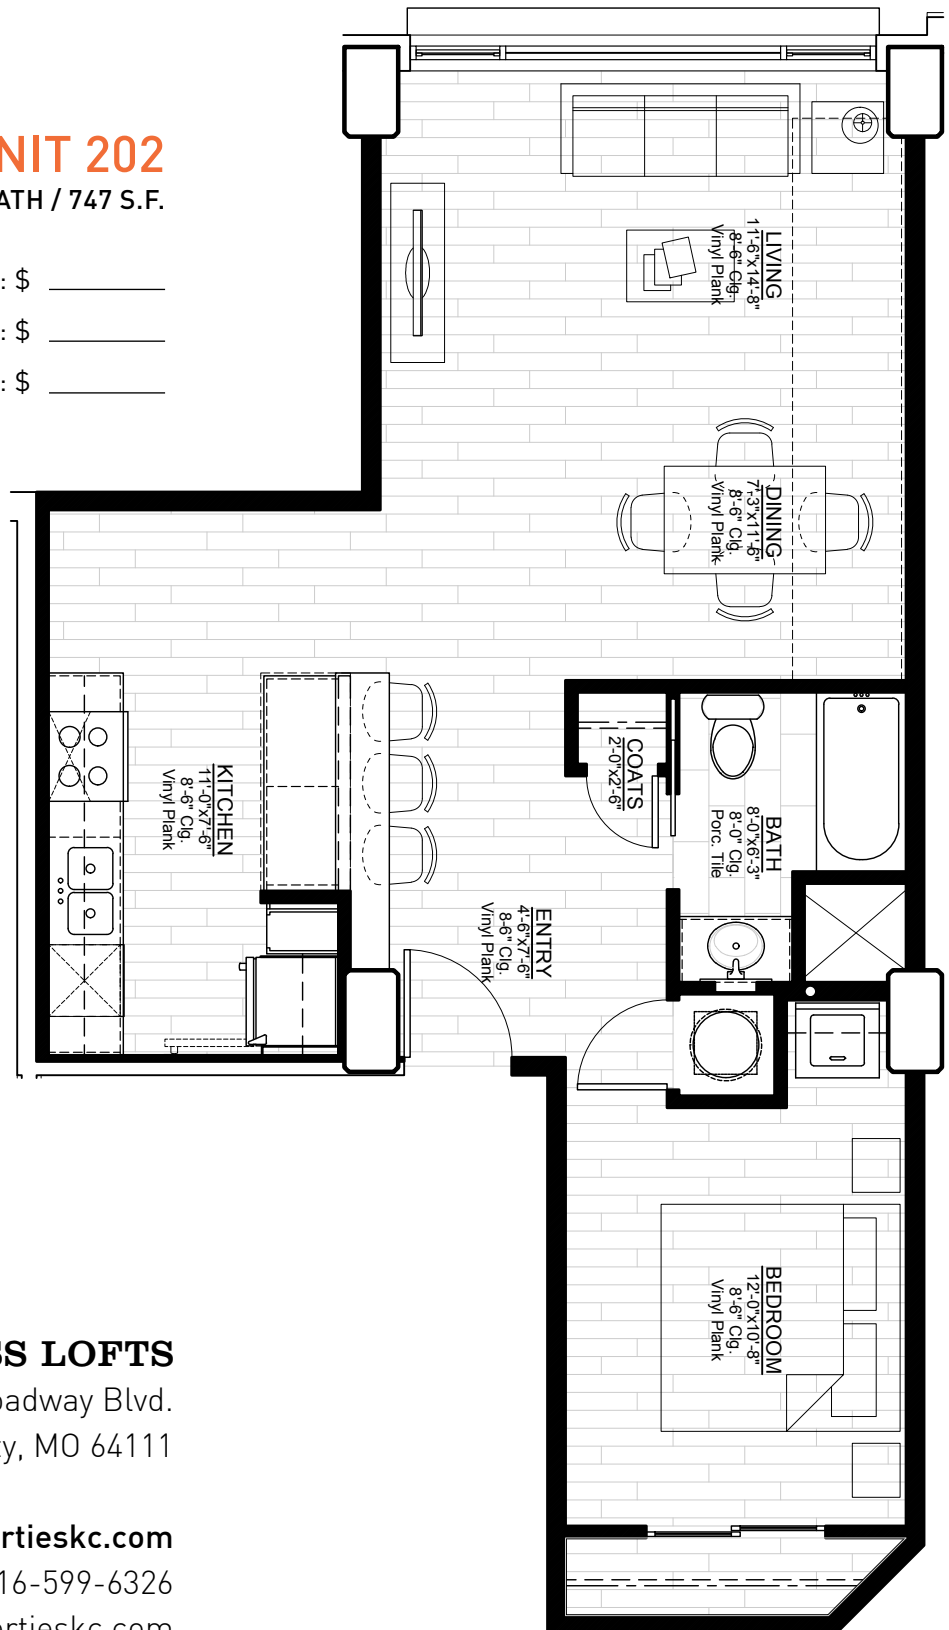

## UNIT 202

1 BED / 1 BATH / 747 S.F.

RENT: \$ \_\_\_\_\_

DEPOSIT: \$ \_\_\_\_\_

APP FEE: \$ \_\_\_\_\_