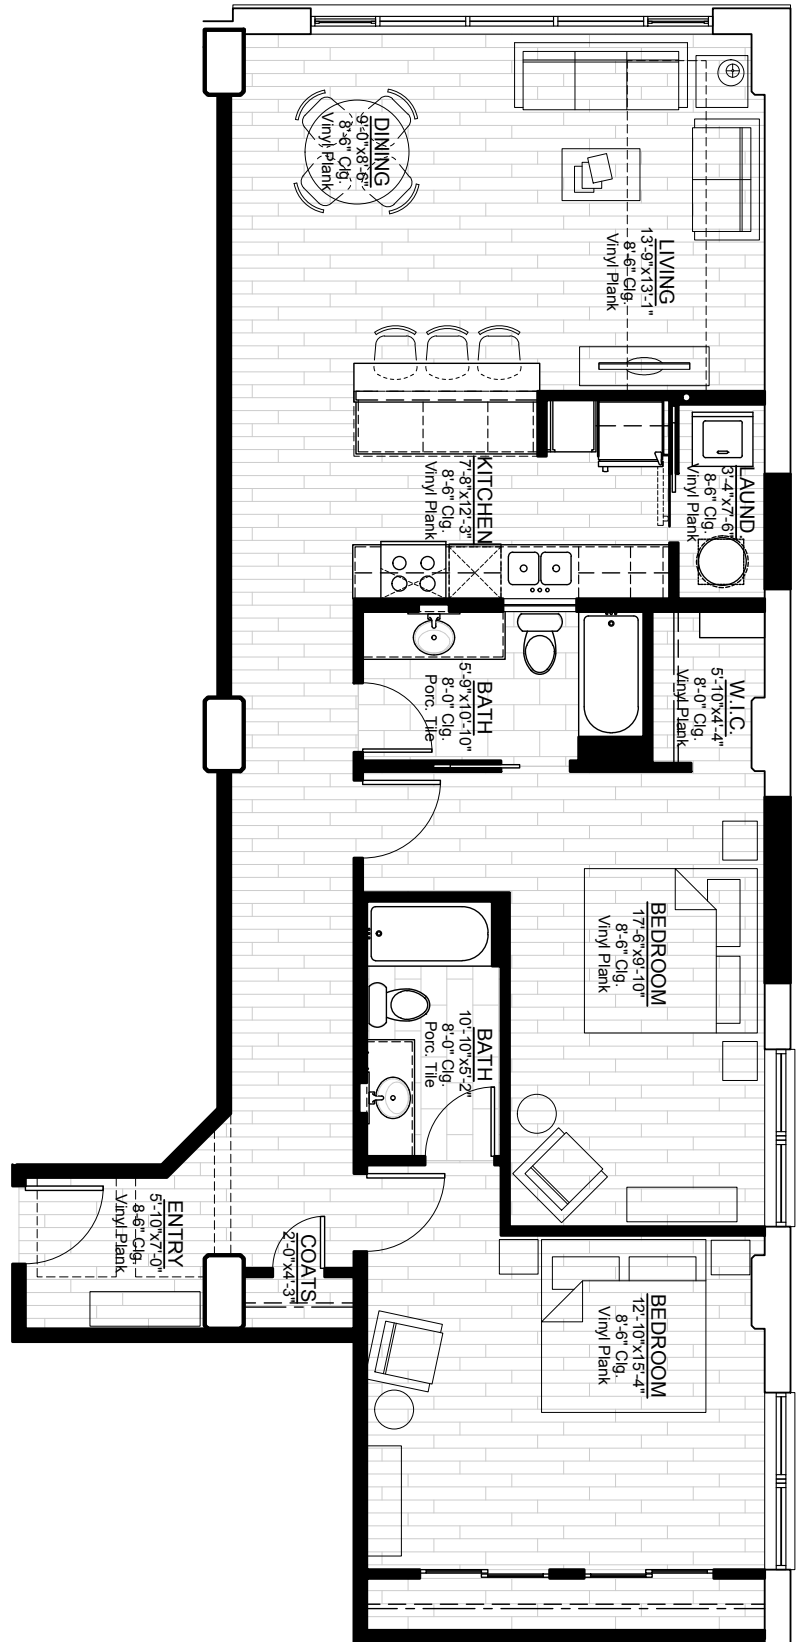

## UNIT 201

2 BED / 2 BATH / 1,357 S.F.

RENT: \$ \_\_\_\_\_

DEPOSIT: \$ \_\_\_\_\_

APP FEE: \$ \_\_\_\_\_