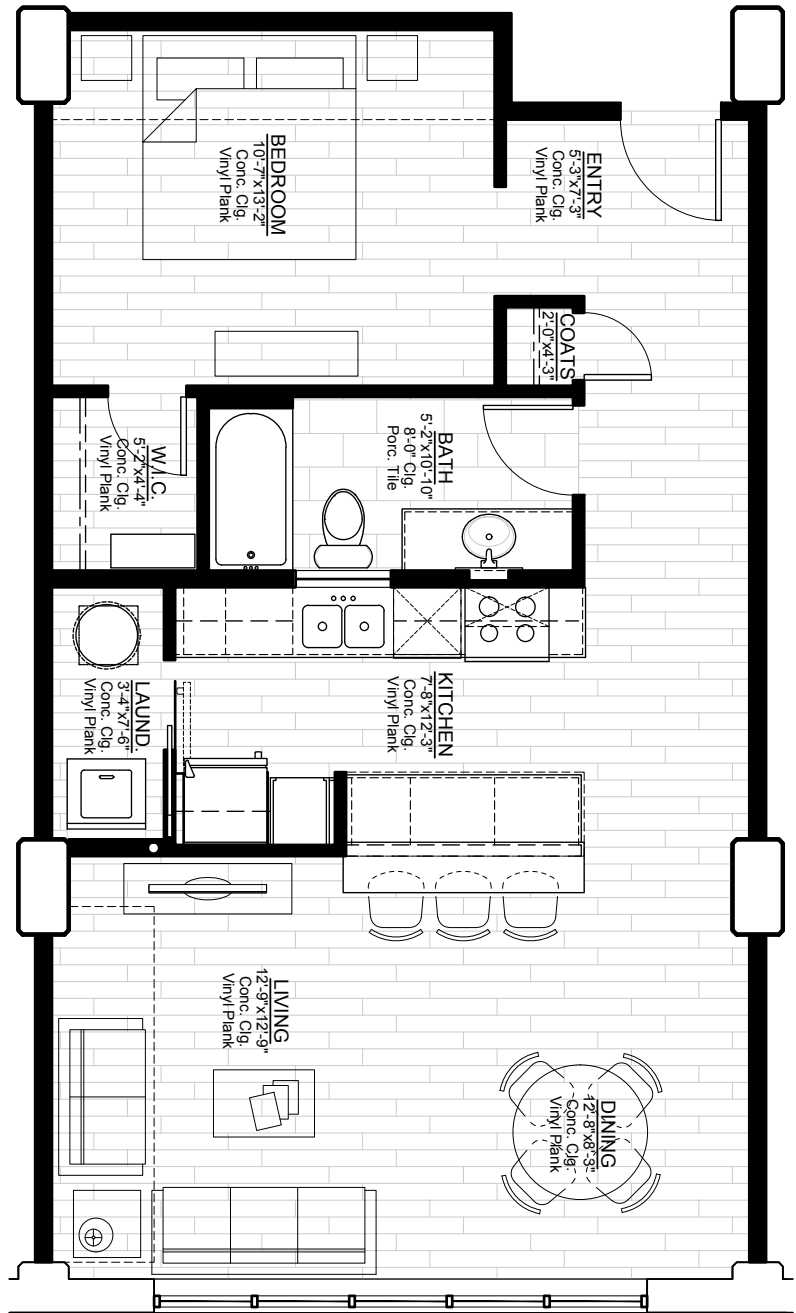

CONGRESS LOFTS

MODERN LUXURY IN MIDTOWN KANSAS CITY

UNITS 210-214

1 BED / 1 BATH / 799 S.F.

RENT: $ _____

DEPOSIT: $ _____

APP FEE: $ _____

CONGRESS LOFTS

3535 Broadway Blvd.
Kansas City, MO 64111

delpropertieskc.com

816-599-6326

office@delpropertieskc.com