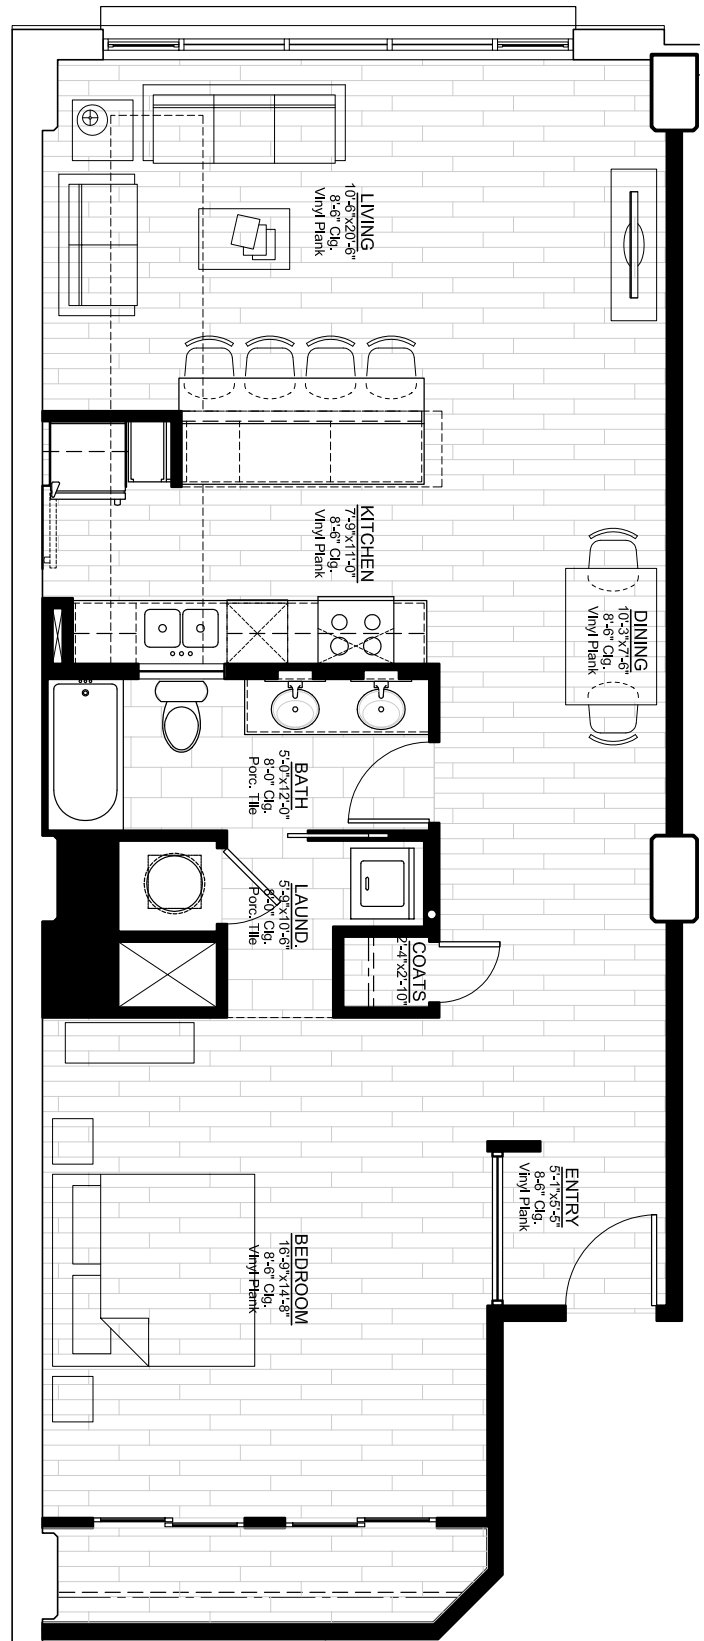

CONGRESS LOFTS

MODERN LUXURY IN MIDTOWN KANSAS CITY

UNIT 208

1 BED / 1 BATH / 1,086 S.F.

RENT: $ _____
DEPOSIT: $ _____
APP FEE: $ _____

CONGRESS LOFTS

3535 Broadway Blvd.
Kansas City, MO 64111

delpropertieskc.com

816-599-6326

office@delpropertieskc.com