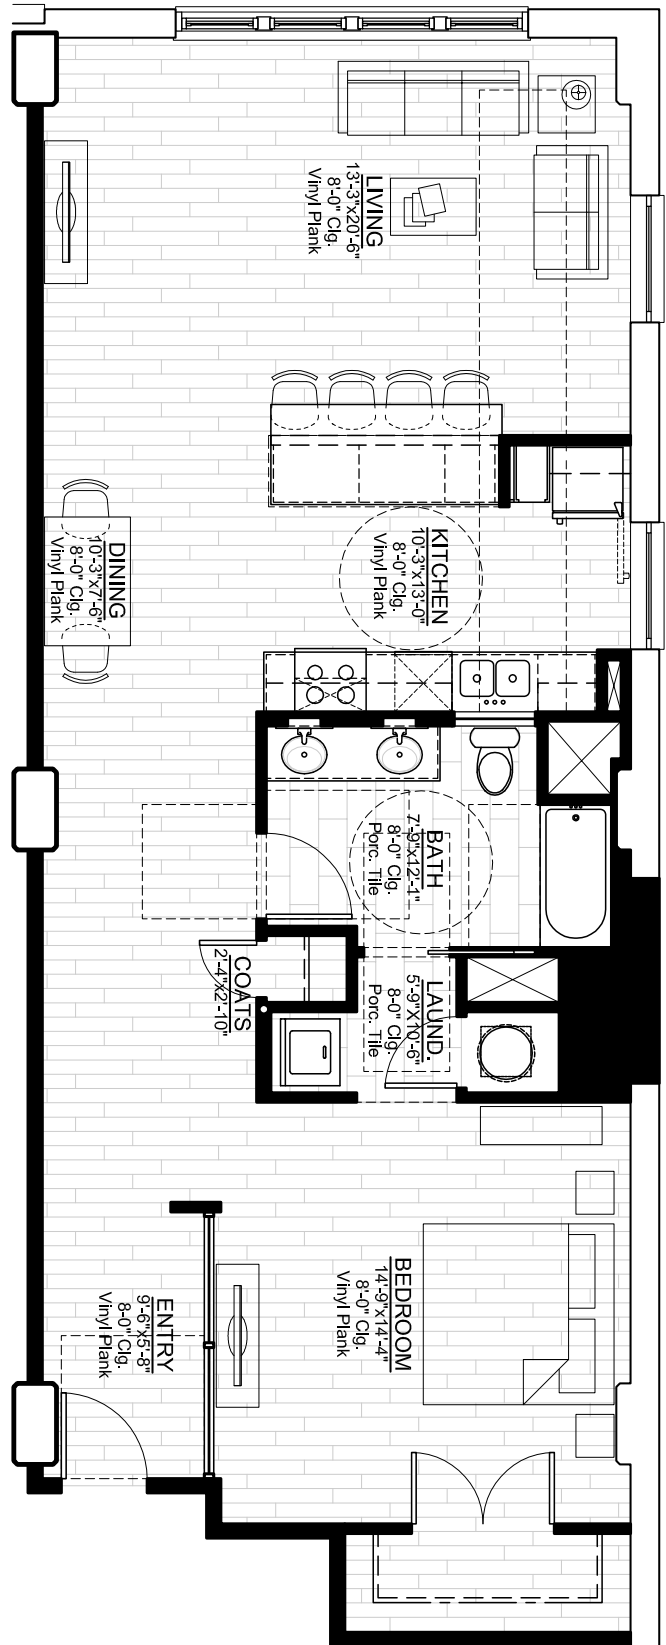

CONGRESS LOFTS

MODERN LUXURY IN MIDTOWN KANSAS CITY

UNITS 301, 401

1 BED / 1 BATH / 1,177 S.F.

RENT: $ _____
DEPOSIT: $ _____
APP FEE: $ _____

CONGRESS LOFTS

3535 Broadway Blvd.
Kansas City, MO 64111

delpropertieskc.com

816-599-6326

office@delpropertieskc.com