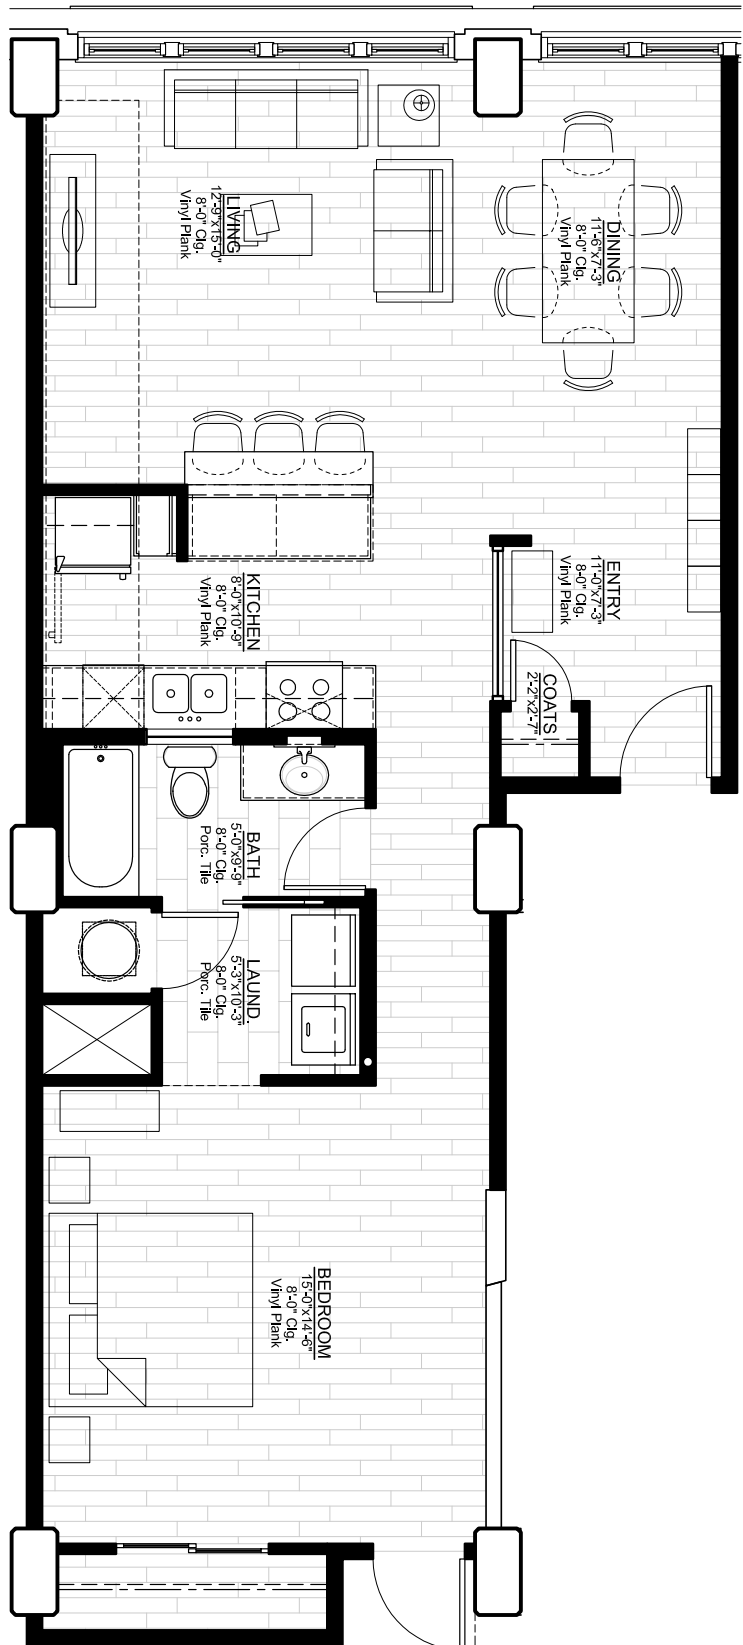

CONGRESS LOFTS

MODERN LUXURY IN MIDTOWN KANSAS CITY

UNITS 302, 303, 402, 403

1 BED / 1 BATH / 972 S.F.

RENT: $ _____

DEPOSIT: $ _____

APP FEE: $ _____

CONGRESS LOFTS

3535 Broadway Blvd.
Kansas City, MO 64111

delpropertieskc.com

816-599-6326

office@delpropertieskc.com