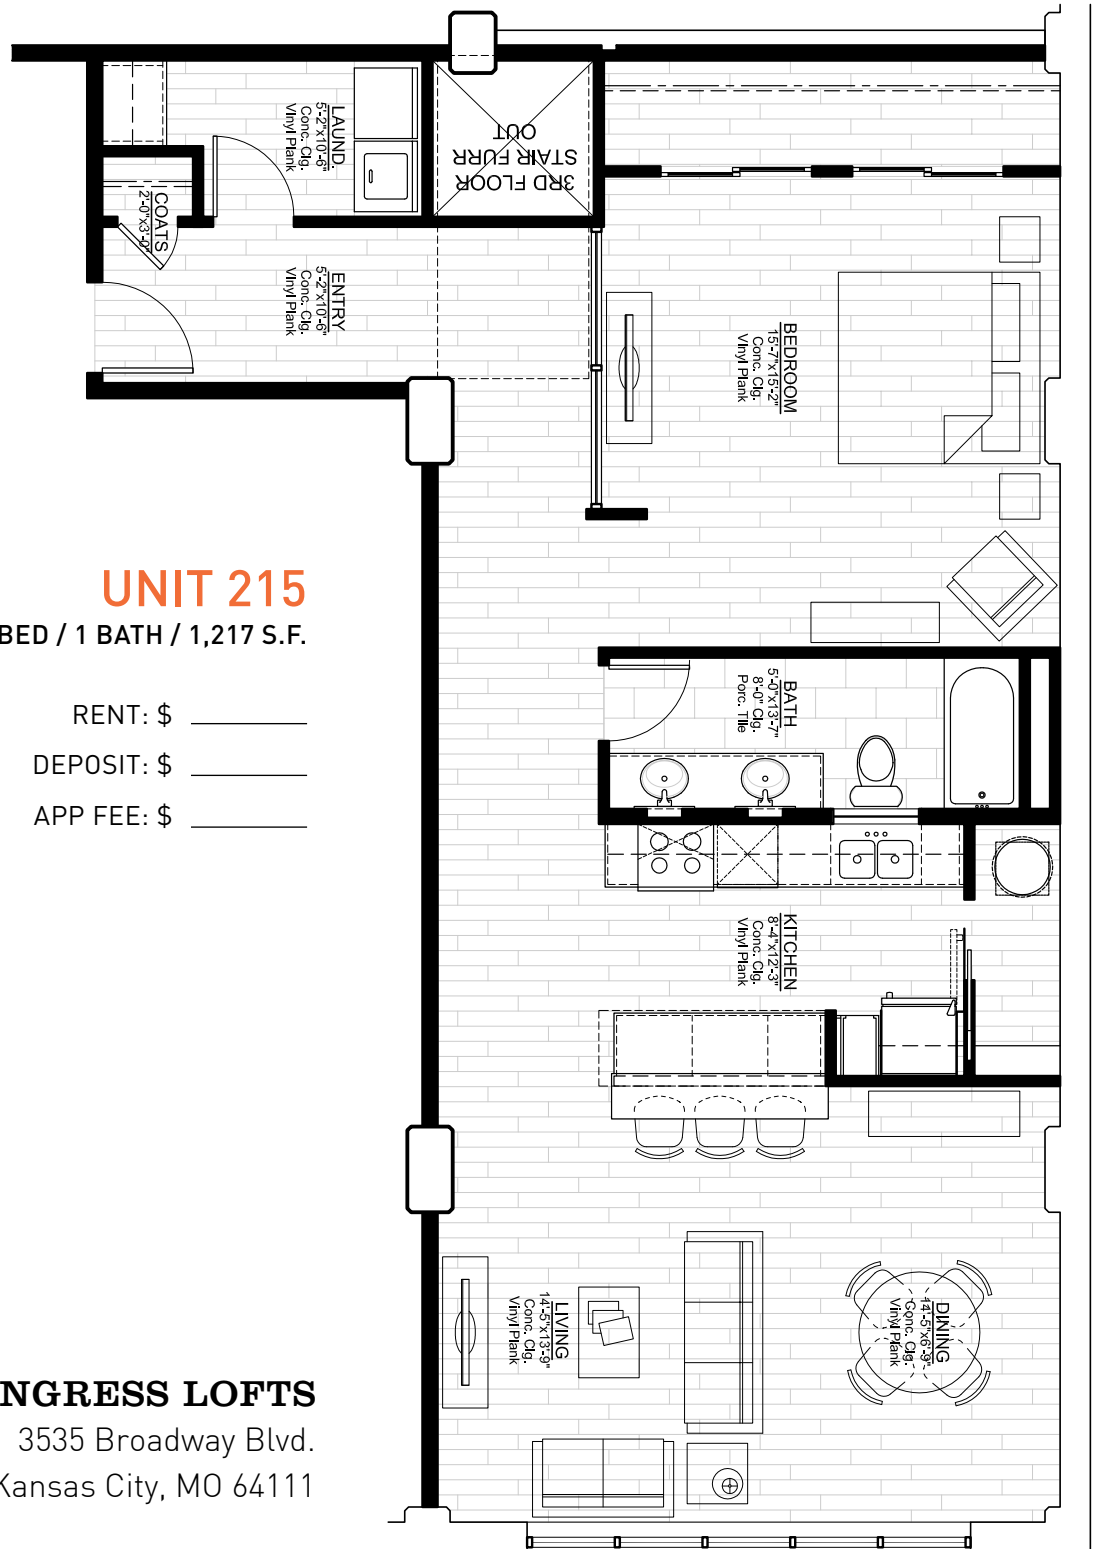

CONGRESS LOFTS

MODERN LUXURY IN MIDTOWN KANSAS CITY

UNIT 215

1 BED / 1 BATH / 1,217 S.F.

RENT: $ _____
DEPOSIT: $ _____
APP FEE: $ _____

CONGRESS LOFTS

3535 Broadway Blvd.
Kansas City, MO 64111

delpropertieskc.com

816-599-6326

office@delpropertieskc.com