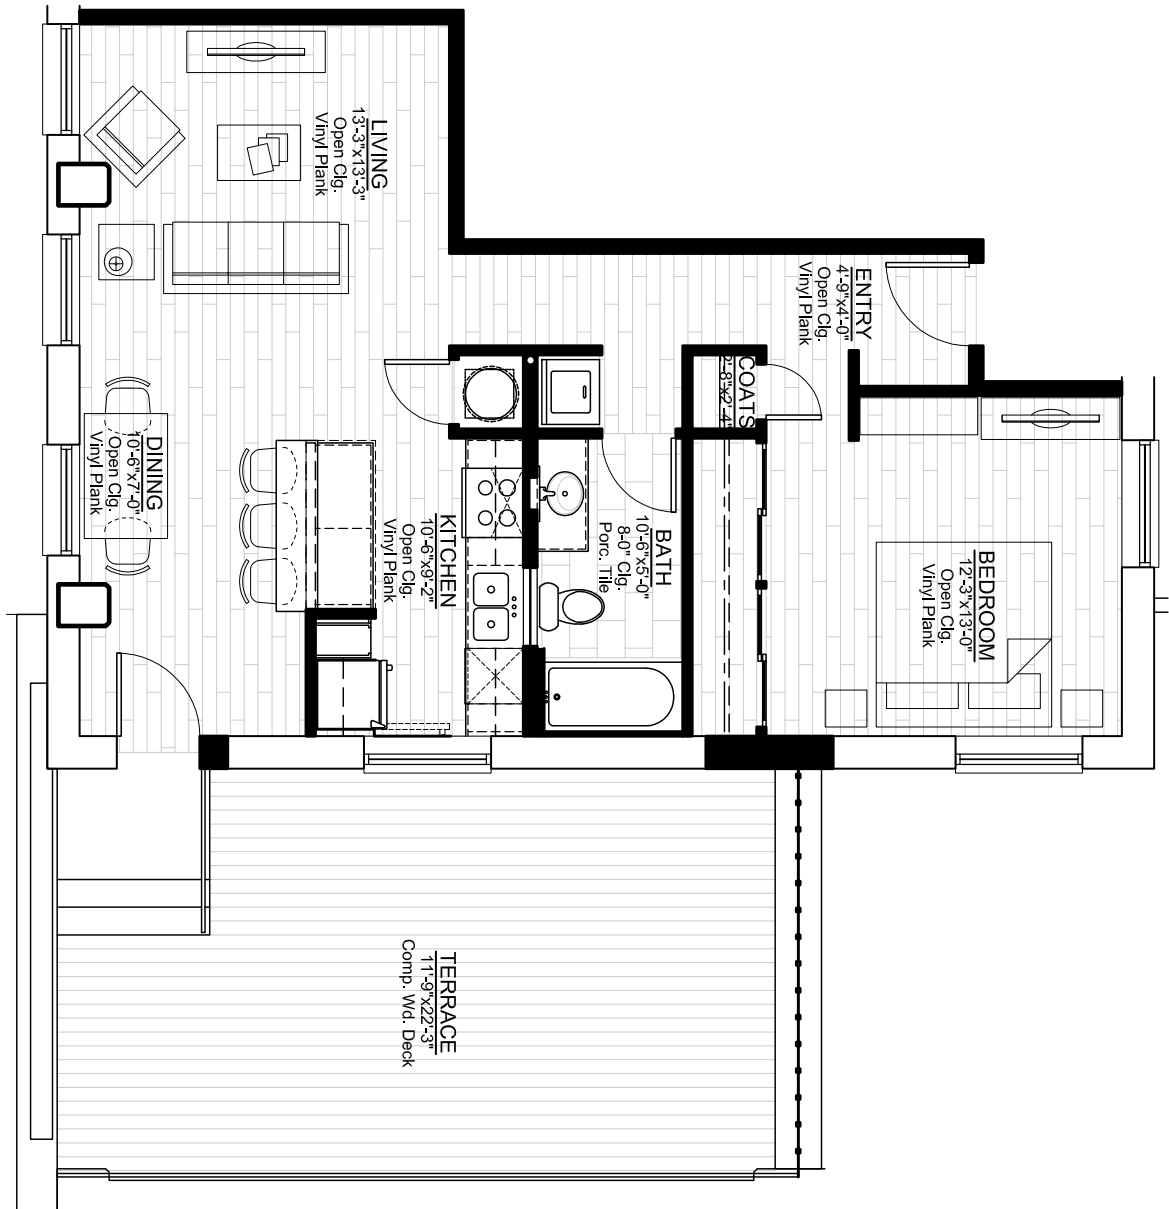

CONGRESS LOFTS

MODERN LUXURY IN MIDTOWN KANSAS CITY

UNIT 506

1 BED / 1 BATH / 823 S.F.

RENT: $ _____
DEPOSIT: $ _____
APP FEE: $ _____

CONGRESS LOFTS

3535 Broadway Blvd.
Kansas City, MO 64111

delpropertieskc.com

816-599-6326

office@delpropertieskc.com