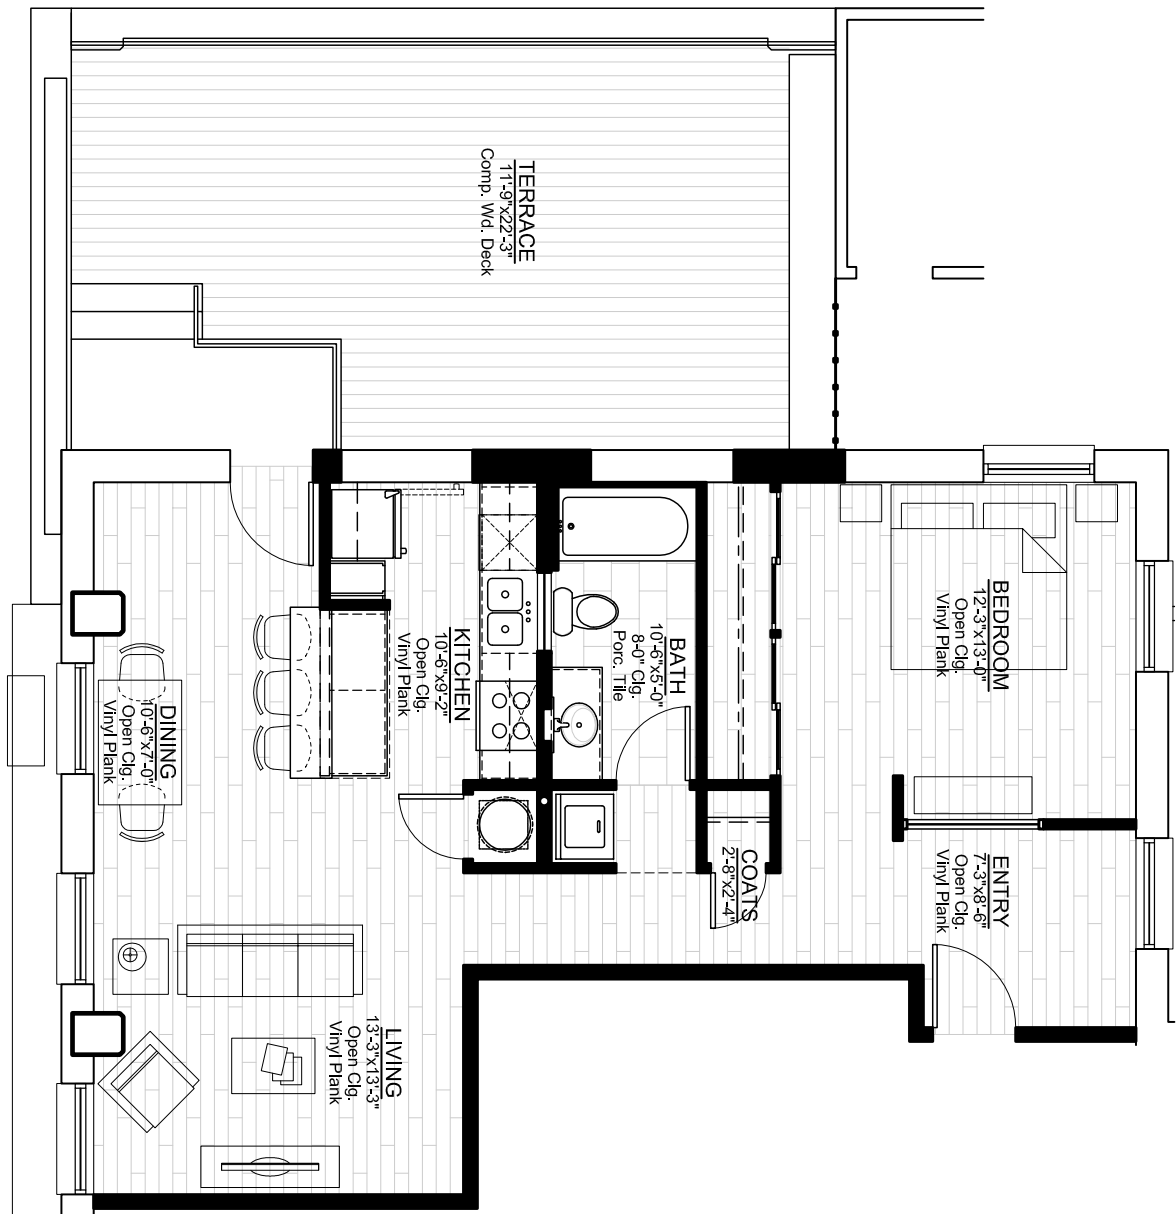

CONGRESS LOFTS

MODERN LUXURY IN MIDTOWN KANSAS CITY

UNIT 501

1 BED / 1 BATH / 853 S.F.

RENT: $ _____
DEPOSIT: $ _____
APP FEE: $ _____

CONGRESS LOFTS

3535 Broadway Blvd.
Kansas City, MO 64111

delpropertieskc.com

816-599-6326

office@delpropertieskc.com