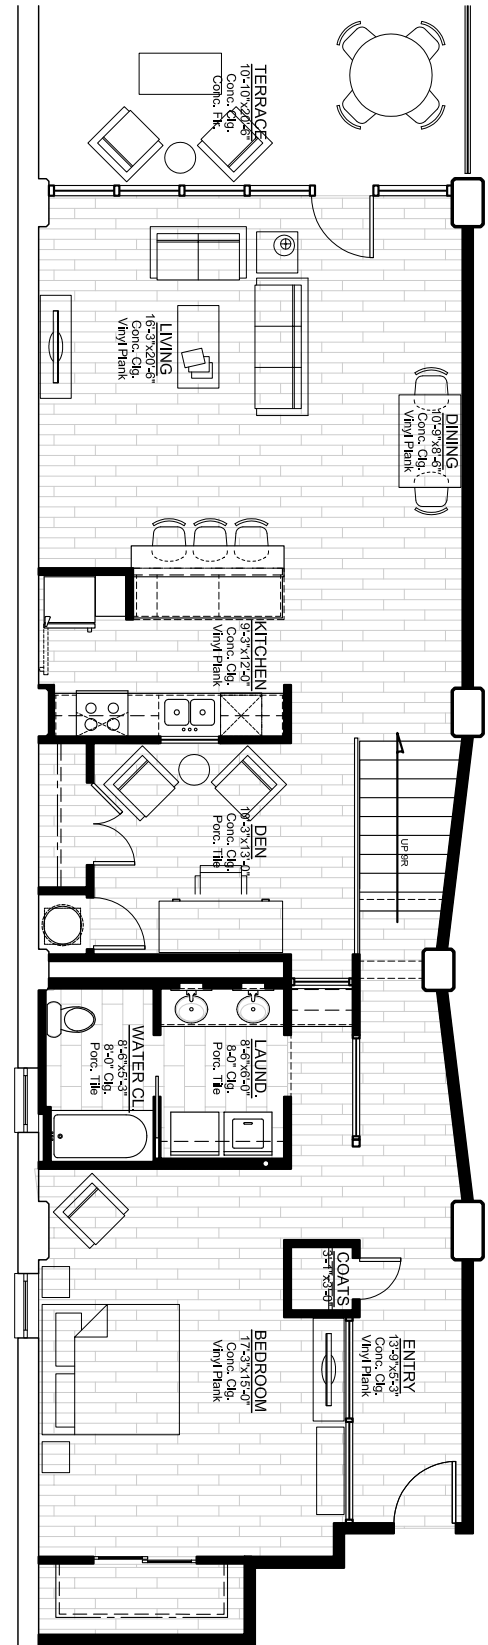

CONGRESS LOFTS

MODERN LUXURY IN MIDTOWN KANSAS CITY

UNITS 315, 415

1 BED + DEN / 1 BATH / 1,496 S.F.

RENT: $ _____
DEPOSIT: $ _____
APP FEE: $ _____

CONGRESS LOFTS

3535 Broadway Blvd.
Kansas City, MO 64111

delpropertieskc.com

816-599-6326

office@delpropertieskc.com