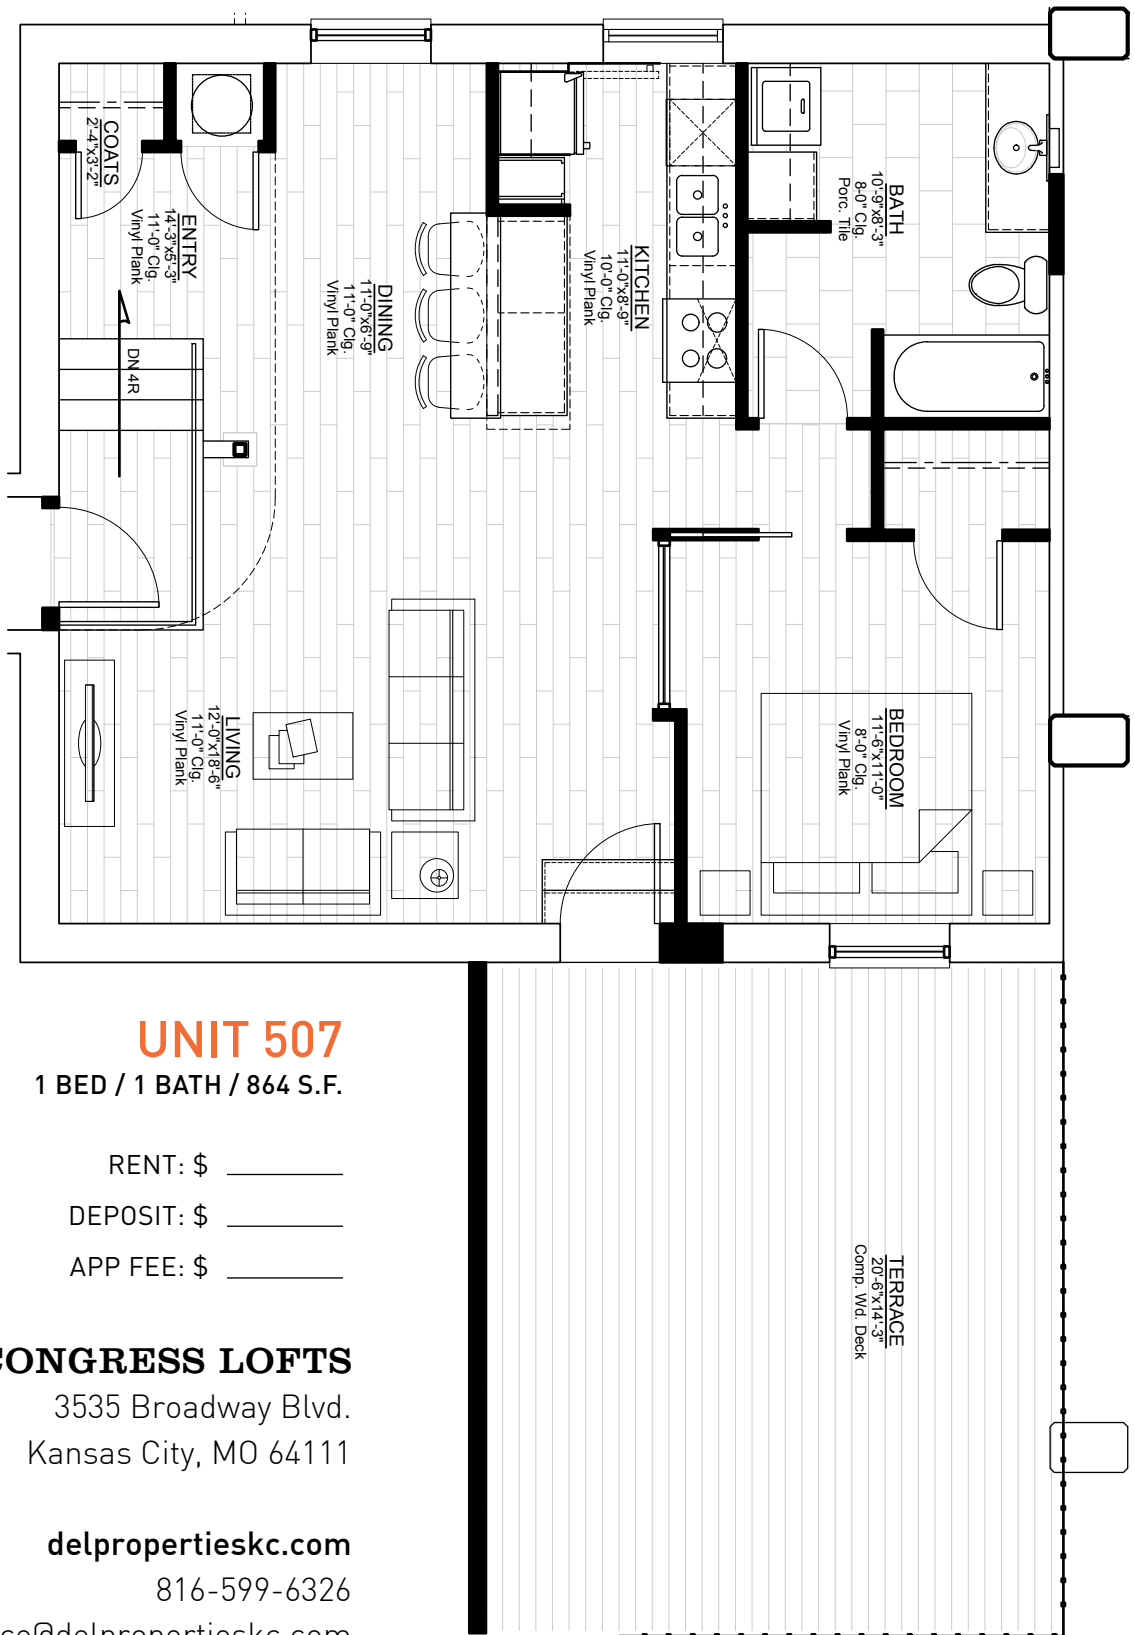

CONGRESS LOFTS

MODERN LUXURY IN MIDTOWN KANSAS CITY

UNIT 507

1 BED / 1 BATH / 864 S.F.

RENT: $ _____

DEPOSIT: $ _____

APP FEE: $ _____

CONGRESS LOFTS

3535 Broadway Blvd.
Kansas City, MO 64111

delpropertieskc.com

816-599-6326

office@delpropertieskc.com