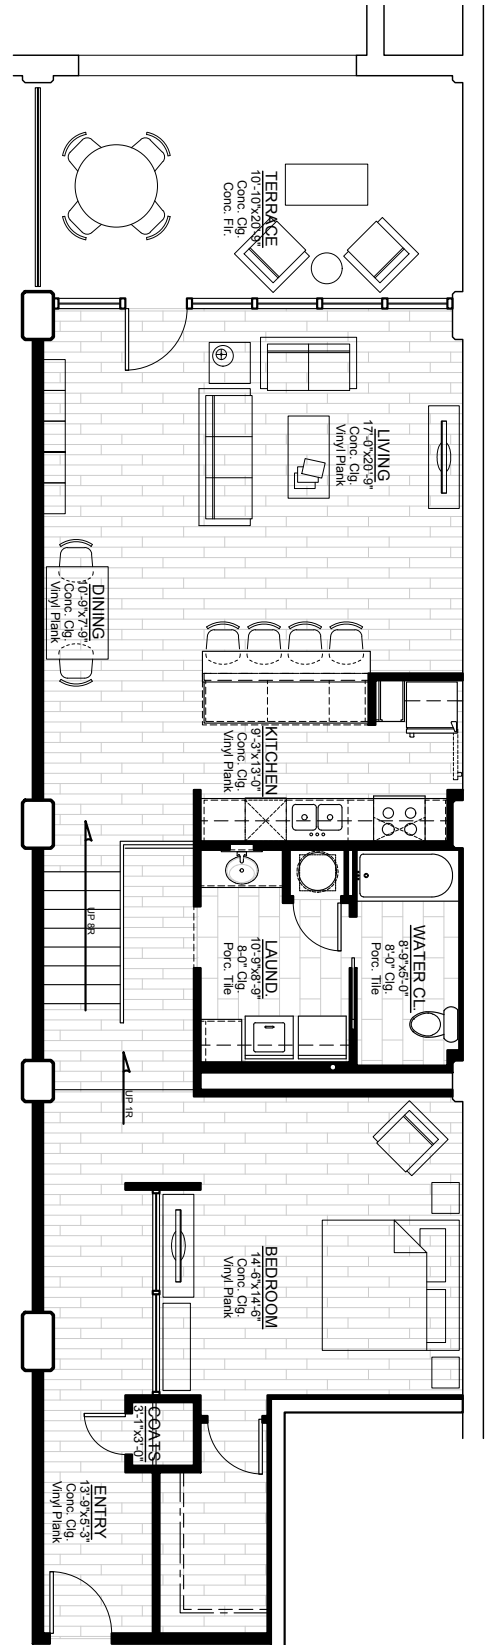

CONGRESS LOFTS

MODERN LUXURY IN MIDTOWN KANSAS CITY

UNITS 309, 409

1 BED / 1 BATH / 1,302 S.F.

RENT: $ _____
DEPOSIT: $ _____
APP FEE: $ _____

CONGRESS LOFTS

3535 Broadway Blvd.
Kansas City, MO 64111

delpropertieskc.com

816-599-6326

office@delpropertieskc.com