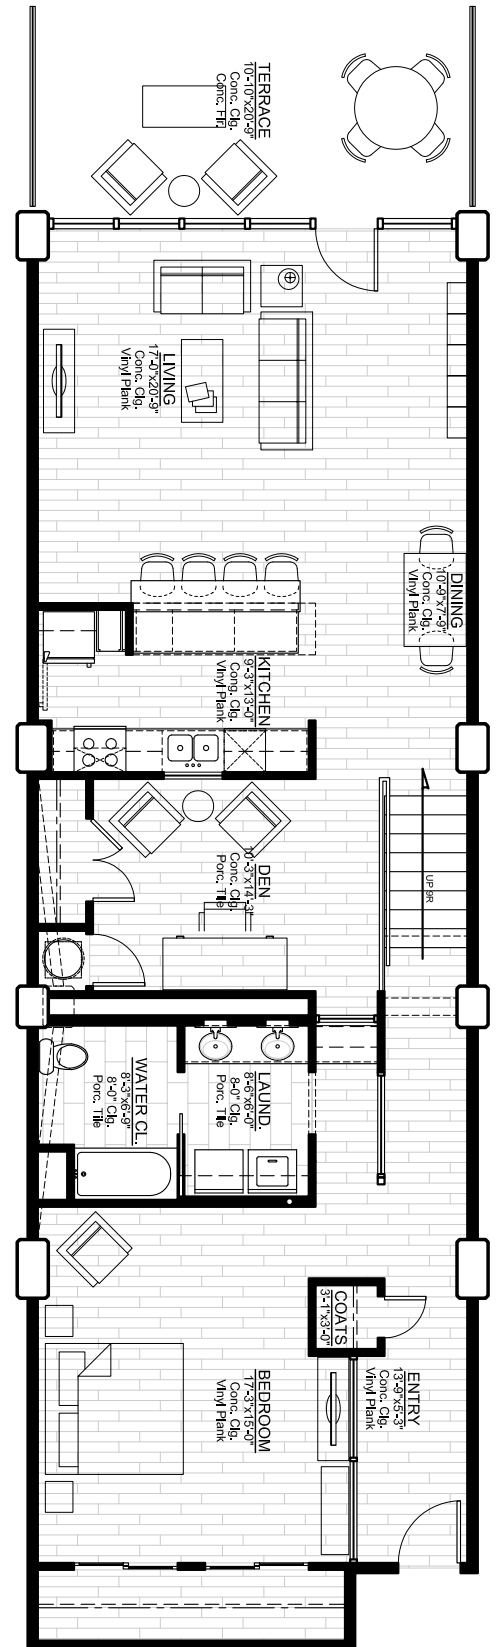

CONGRESS LOFTS

MODERN LUXURY IN MIDTOWN KANSAS CITY

UNITS 310, 312, 313,
410, 412, 413

1 BED + DEN / 1 BATH / 1,449 S.F.

RENT: $ _____
DEPOSIT: $ _____
APP FEE: $ _____

CONGRESS LOFTS

3535 Broadway Blvd.
Kansas City, MO 64111

delpropertieskc.com

816-599-6326

office@delpropertieskc.com