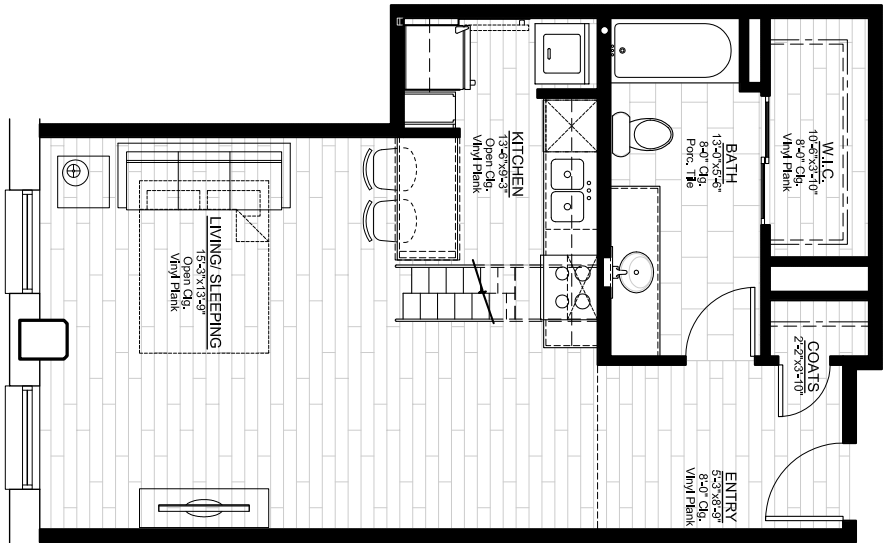

CONGRESS LOFTS

3535 Broadway Blvd.
Kansas City, MO 64111

delpropertieskc.com

816-599-6326

office@delpropertieskc.com