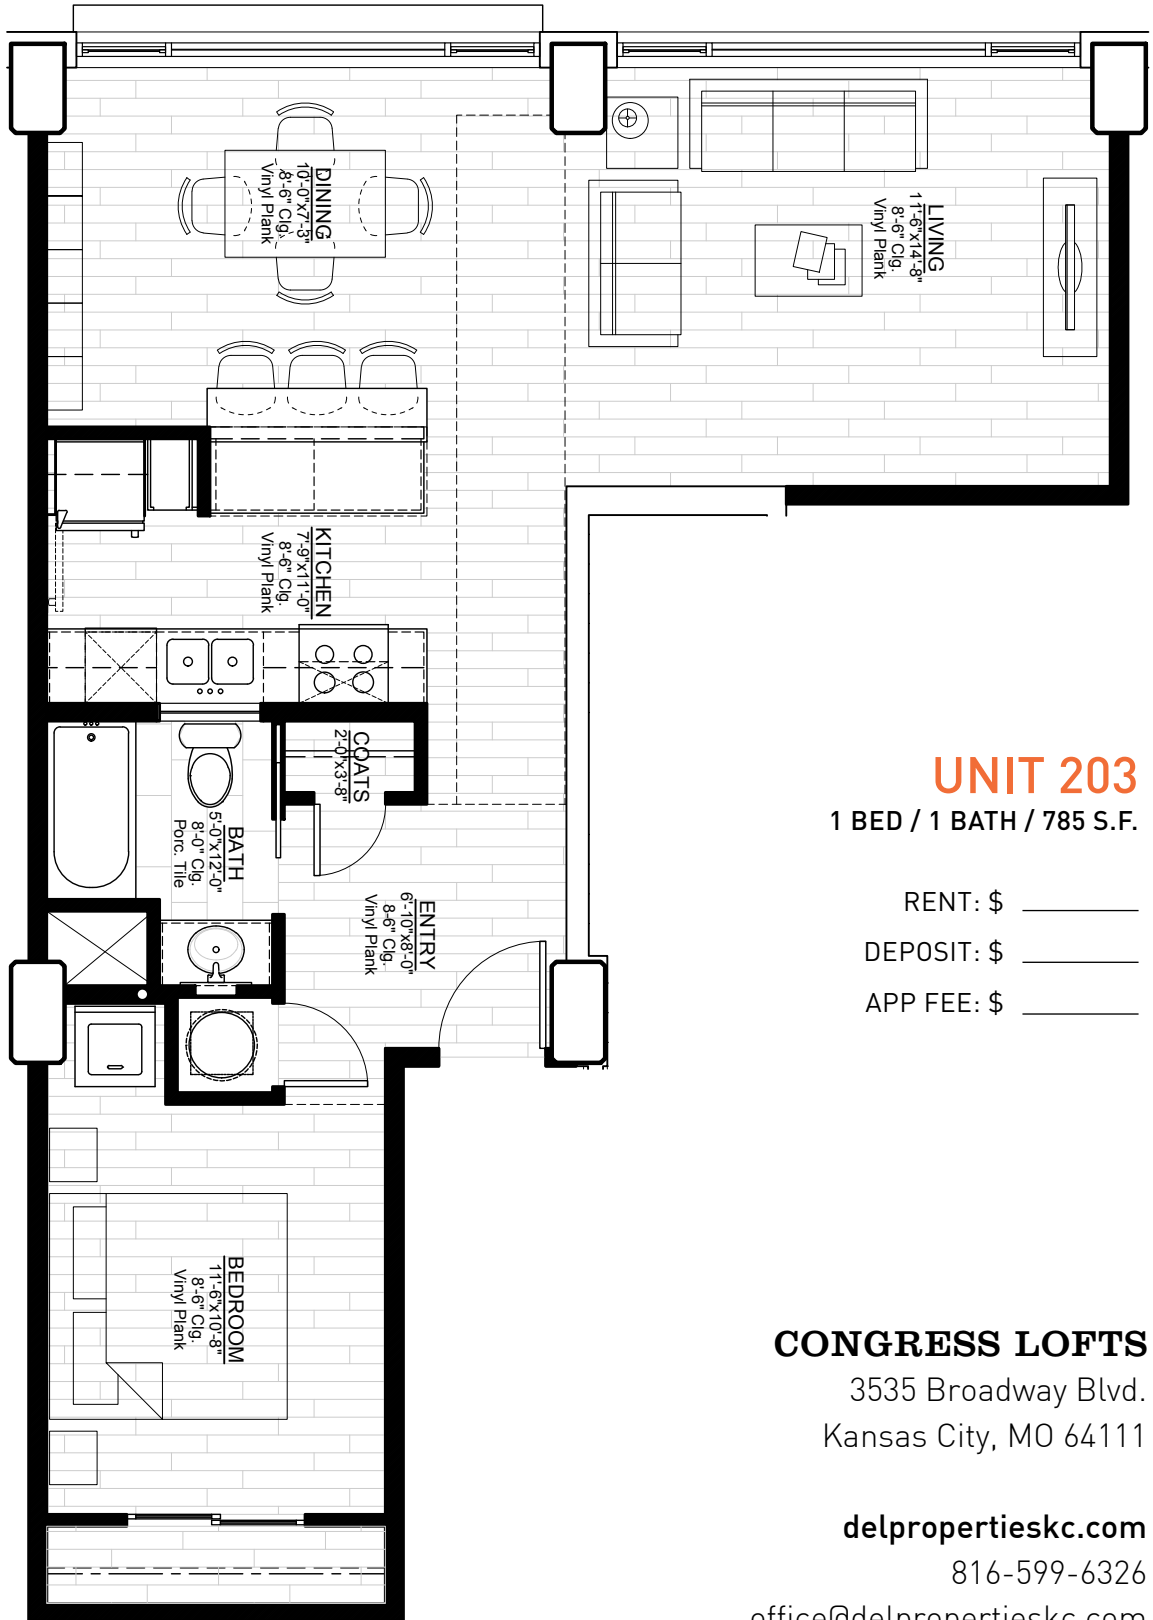

CONGRESS LOFTS

MODERN LUXURY IN MIDTOWN KANSAS CITY

UNIT 203

1 BED / 1 BATH / 785 S.F.

RENT: $ _____

DEPOSIT: $ _____

APP FEE: $ _____

CONGRESS LOFTS

3535 Broadway Blvd.
Kansas City, MO 64111

delpropertieskc.com

816-599-6326

office@delpropertieskc.com